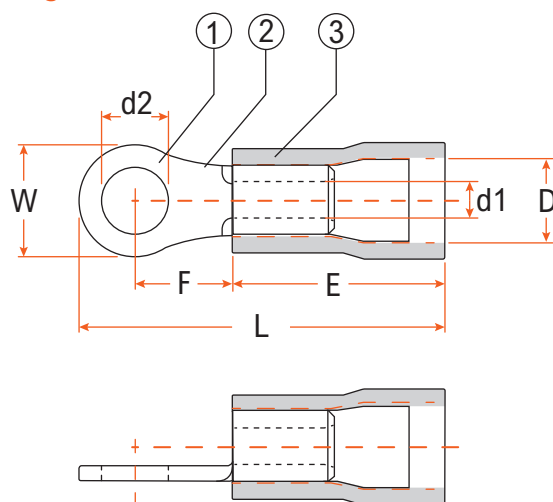

### Ring Terminals

**• Materials:**

Conductor: Copper.  
Insulation: Vinyl.  
Plating: Tin.

**• Operating Temperature:**

-10°C to +75°C.

**• Features:**

Max. voltage rating: 600V.  
Flared barrel for easy wire insertion.  
Low insertion force and easy crimping whilst ensuring secure termination.

#### Ring Terminals with Copper Sleeve

**Max. current rating**

Red	19A
Blue	27A
Yellow	48A

See product technical table on next page