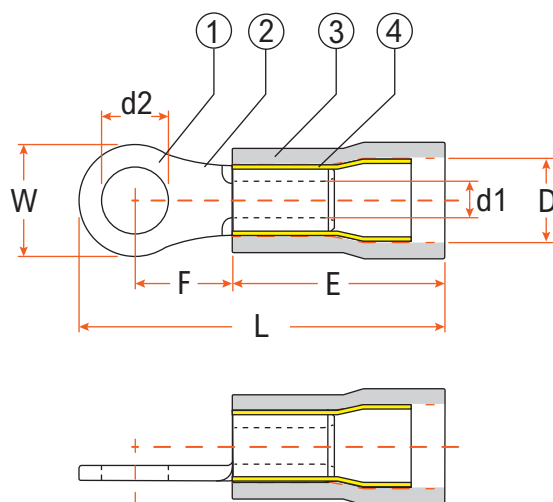

### Ring Terminals

**• Materials:**

Conductor: Copper.  
Insulation: Vinyl.  
Plating: Tin.

**• Operating Temperature:**

-10°C to +75°C.

**• Features:**

Max. voltage rating: 600V.  
Flared barrel for easy wire insertion.  
Low insertion force and easy crimping whilst ensuring secure termination.

#### Standard Ring Terminals

**Material**

- ① Copper
- ② Tin
- ③ Vinyl
- ④ Copper

#### Ring Terminals with Copper Sleeve

**Max. current rating**

Red	19A
Blue	27A
Yellow	48A

See product technical table on next page